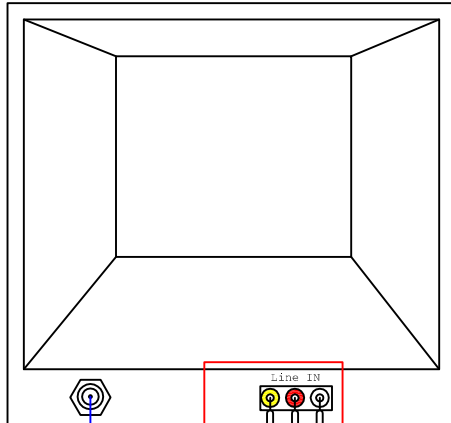

Rear view of your TV

To "In from Antenna" in back of the TV. Tune your TV to the channel that the channel select switch on your VCR/DVR is set to.

If your TV is equipped with a A/V Input, you can utilize these jacks instead of the "Antenna IN" jack. Consult your TV manual on how to use the A/V input.

Channel select switch

Typical VCR/DVR

Typical Cable TV System Wallplate

Rear view of your TV

To "In from Antenna" in back of the TV.

Consult your TV manual on how to use the A/V input.

Typical Cable TV System Wallplate