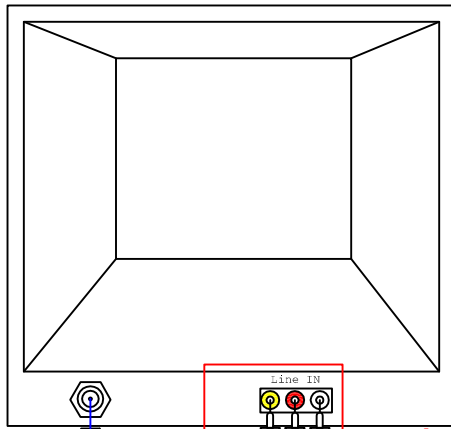

Rear view of your TV

To "In from Antenna" in back of the TV. Tune your TV to the channel that the channel select switch on your VCR/DVR is set to.

If your TV is equipped with a A/V Input, you can utilize these jacks instead of the "Antenna IN" jack. Consult your TV manual on how to use the A/V input.

Channel select switch

Typical VCR/DVR

Typical Cable TV System Wallplate

Rear view of your TV

To "In from Antenna" in back of the TV.

Consult your TV manual on how to use the A/V input.

Typical Cable TV System Wallplate