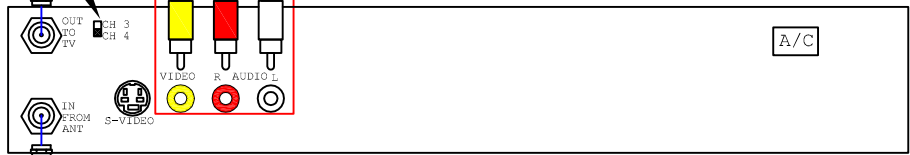

Rear view of your TV

To "In from Antenna" in back of the TV. Tune your TV to the channel that the channel select switch on your VCR/DVR is set to.

If your TV is equipped with a A/V Input, you can utilize these jacks instead of the "Antenna IN" jack. Consult your TV manual on how to use the A/V input.

Channel select switch

Typical VCR/DVR

Typical Cable TV System Wallplate

Rear view of your TV

To "In from Antenna" in back of the TV.

Consult your TV manual on how to use the A/V input.

Typical Cable TV System Wallplate