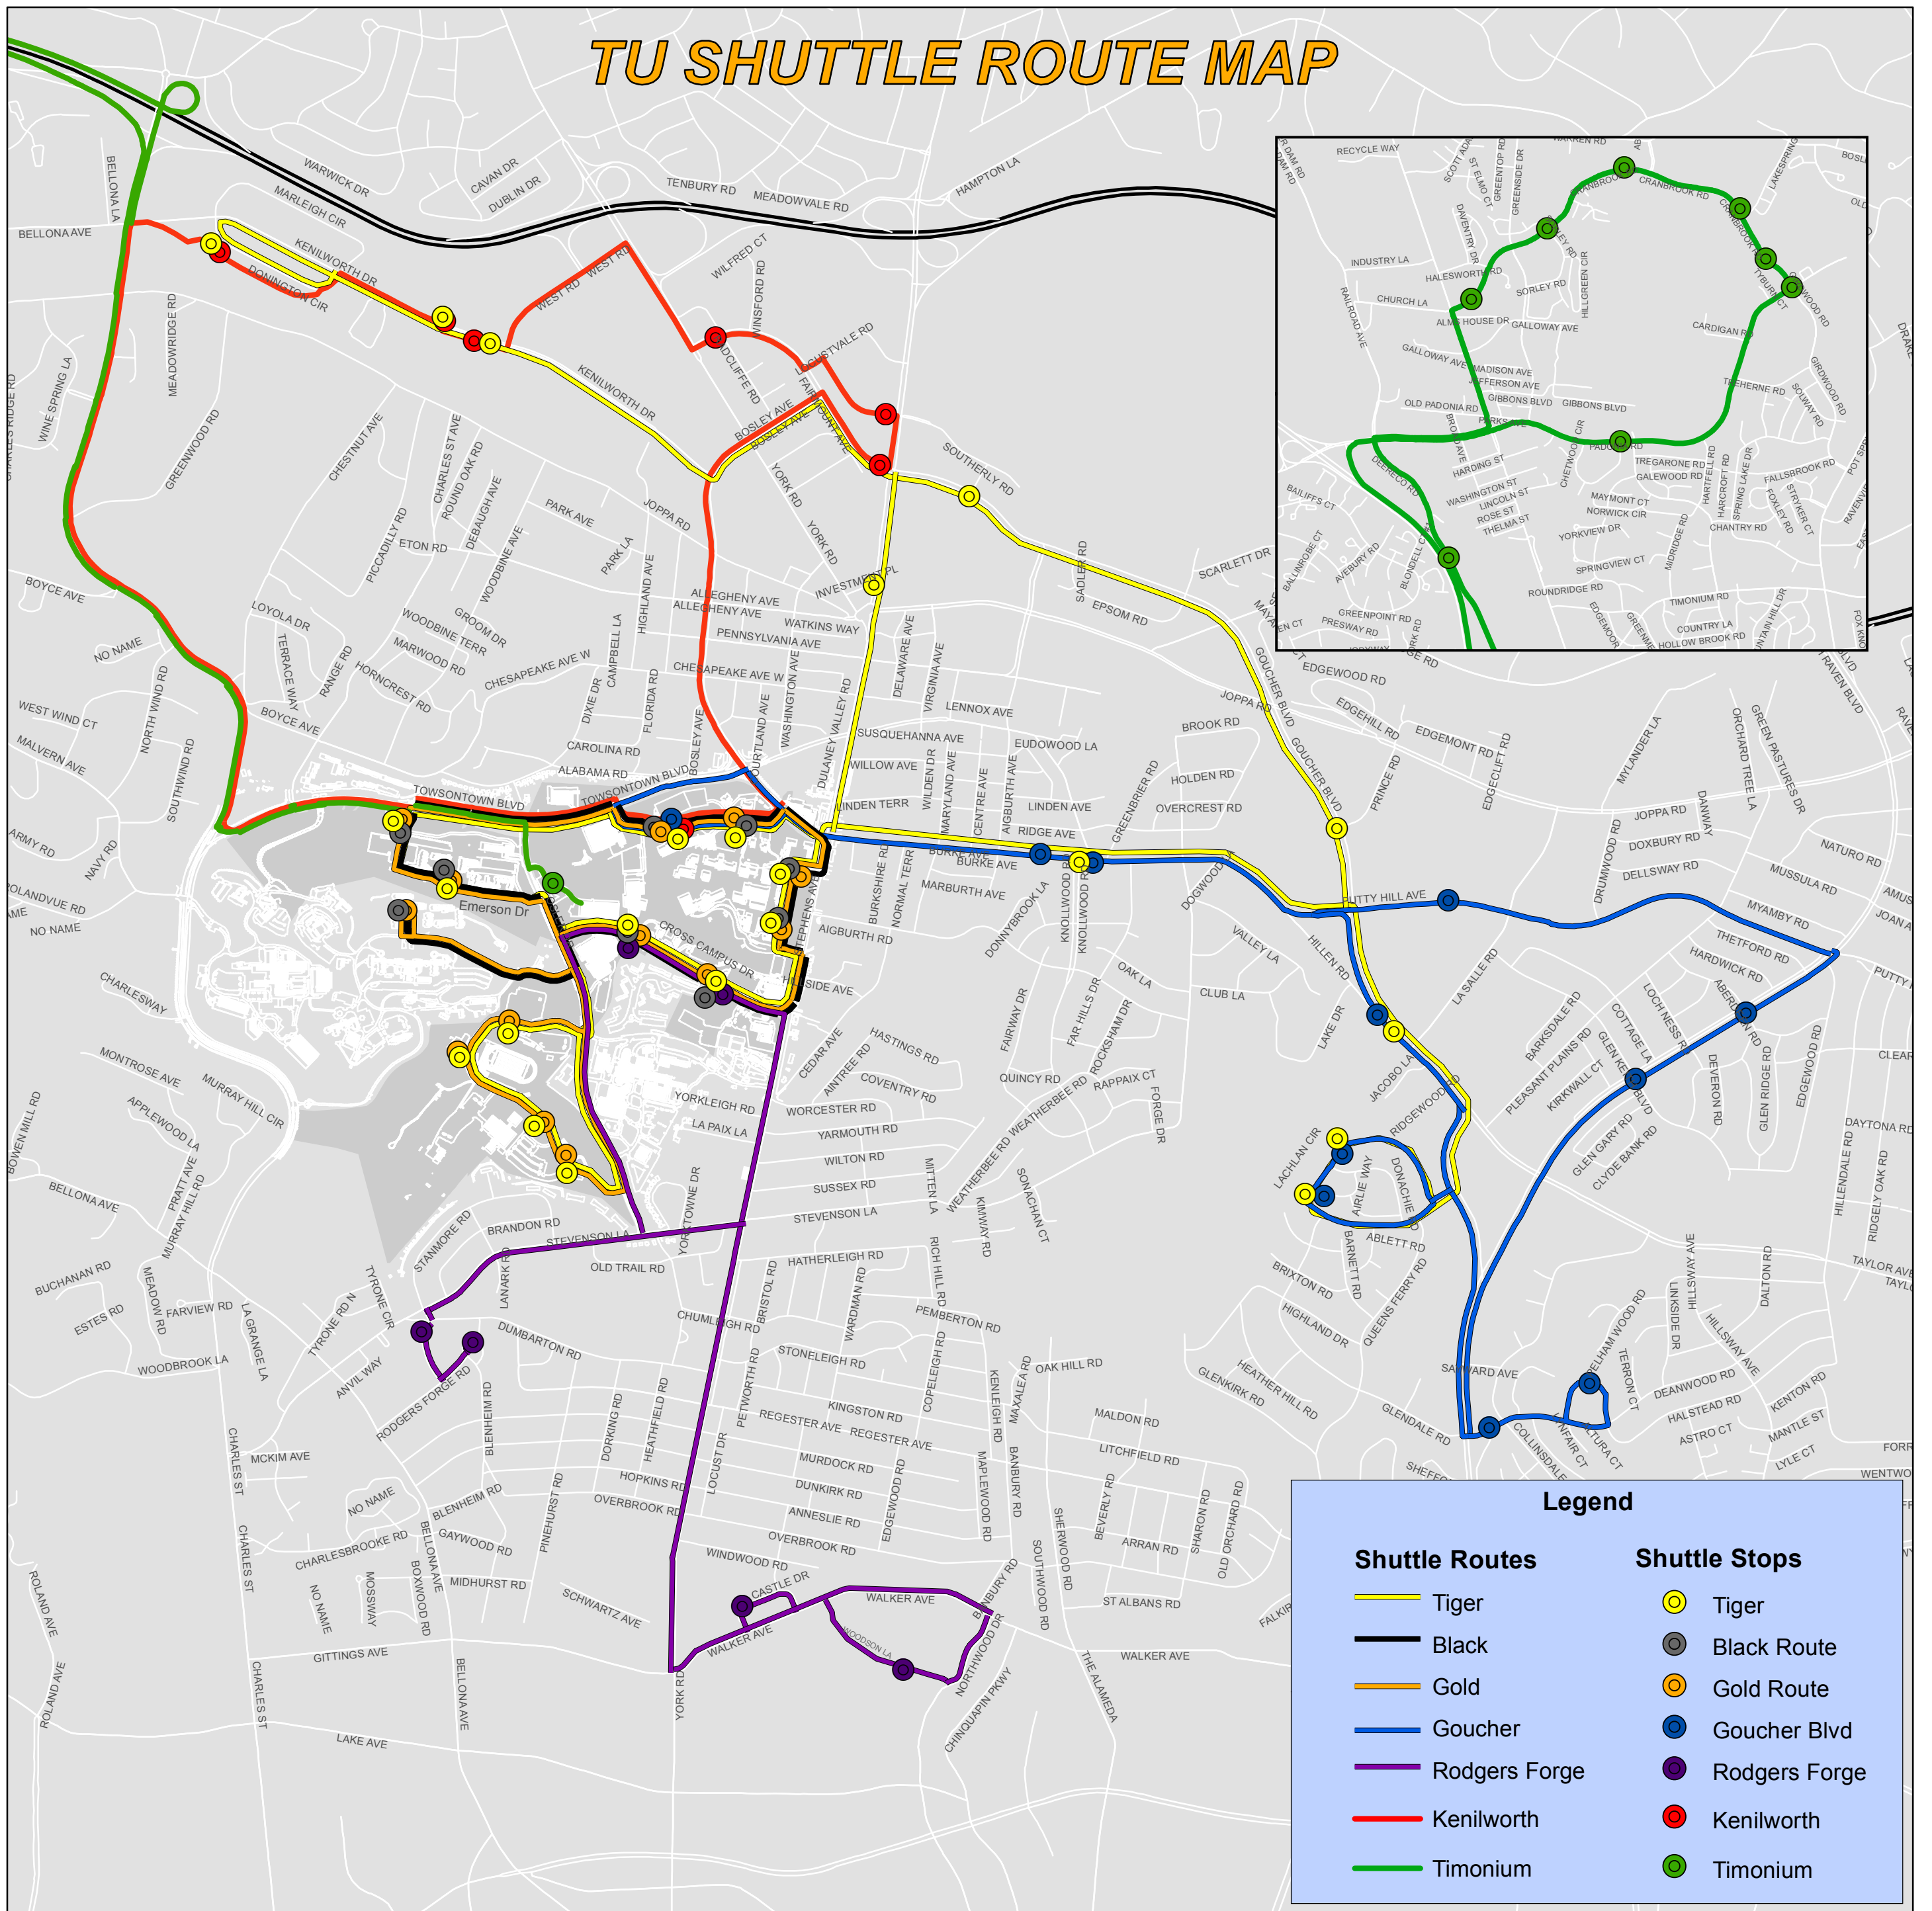

# TU SHUTTLE ROUTE MAP

**Legend**

Shuttle Routes	Shuttle Stops
Tiger	Tiger
Black	Black Route
Gold	Gold Route
Goucher	Goucher Blvd
Rodgers Forge	Rodgers Forge
Kenilworth	Kenilworth
Timonium	Timonium