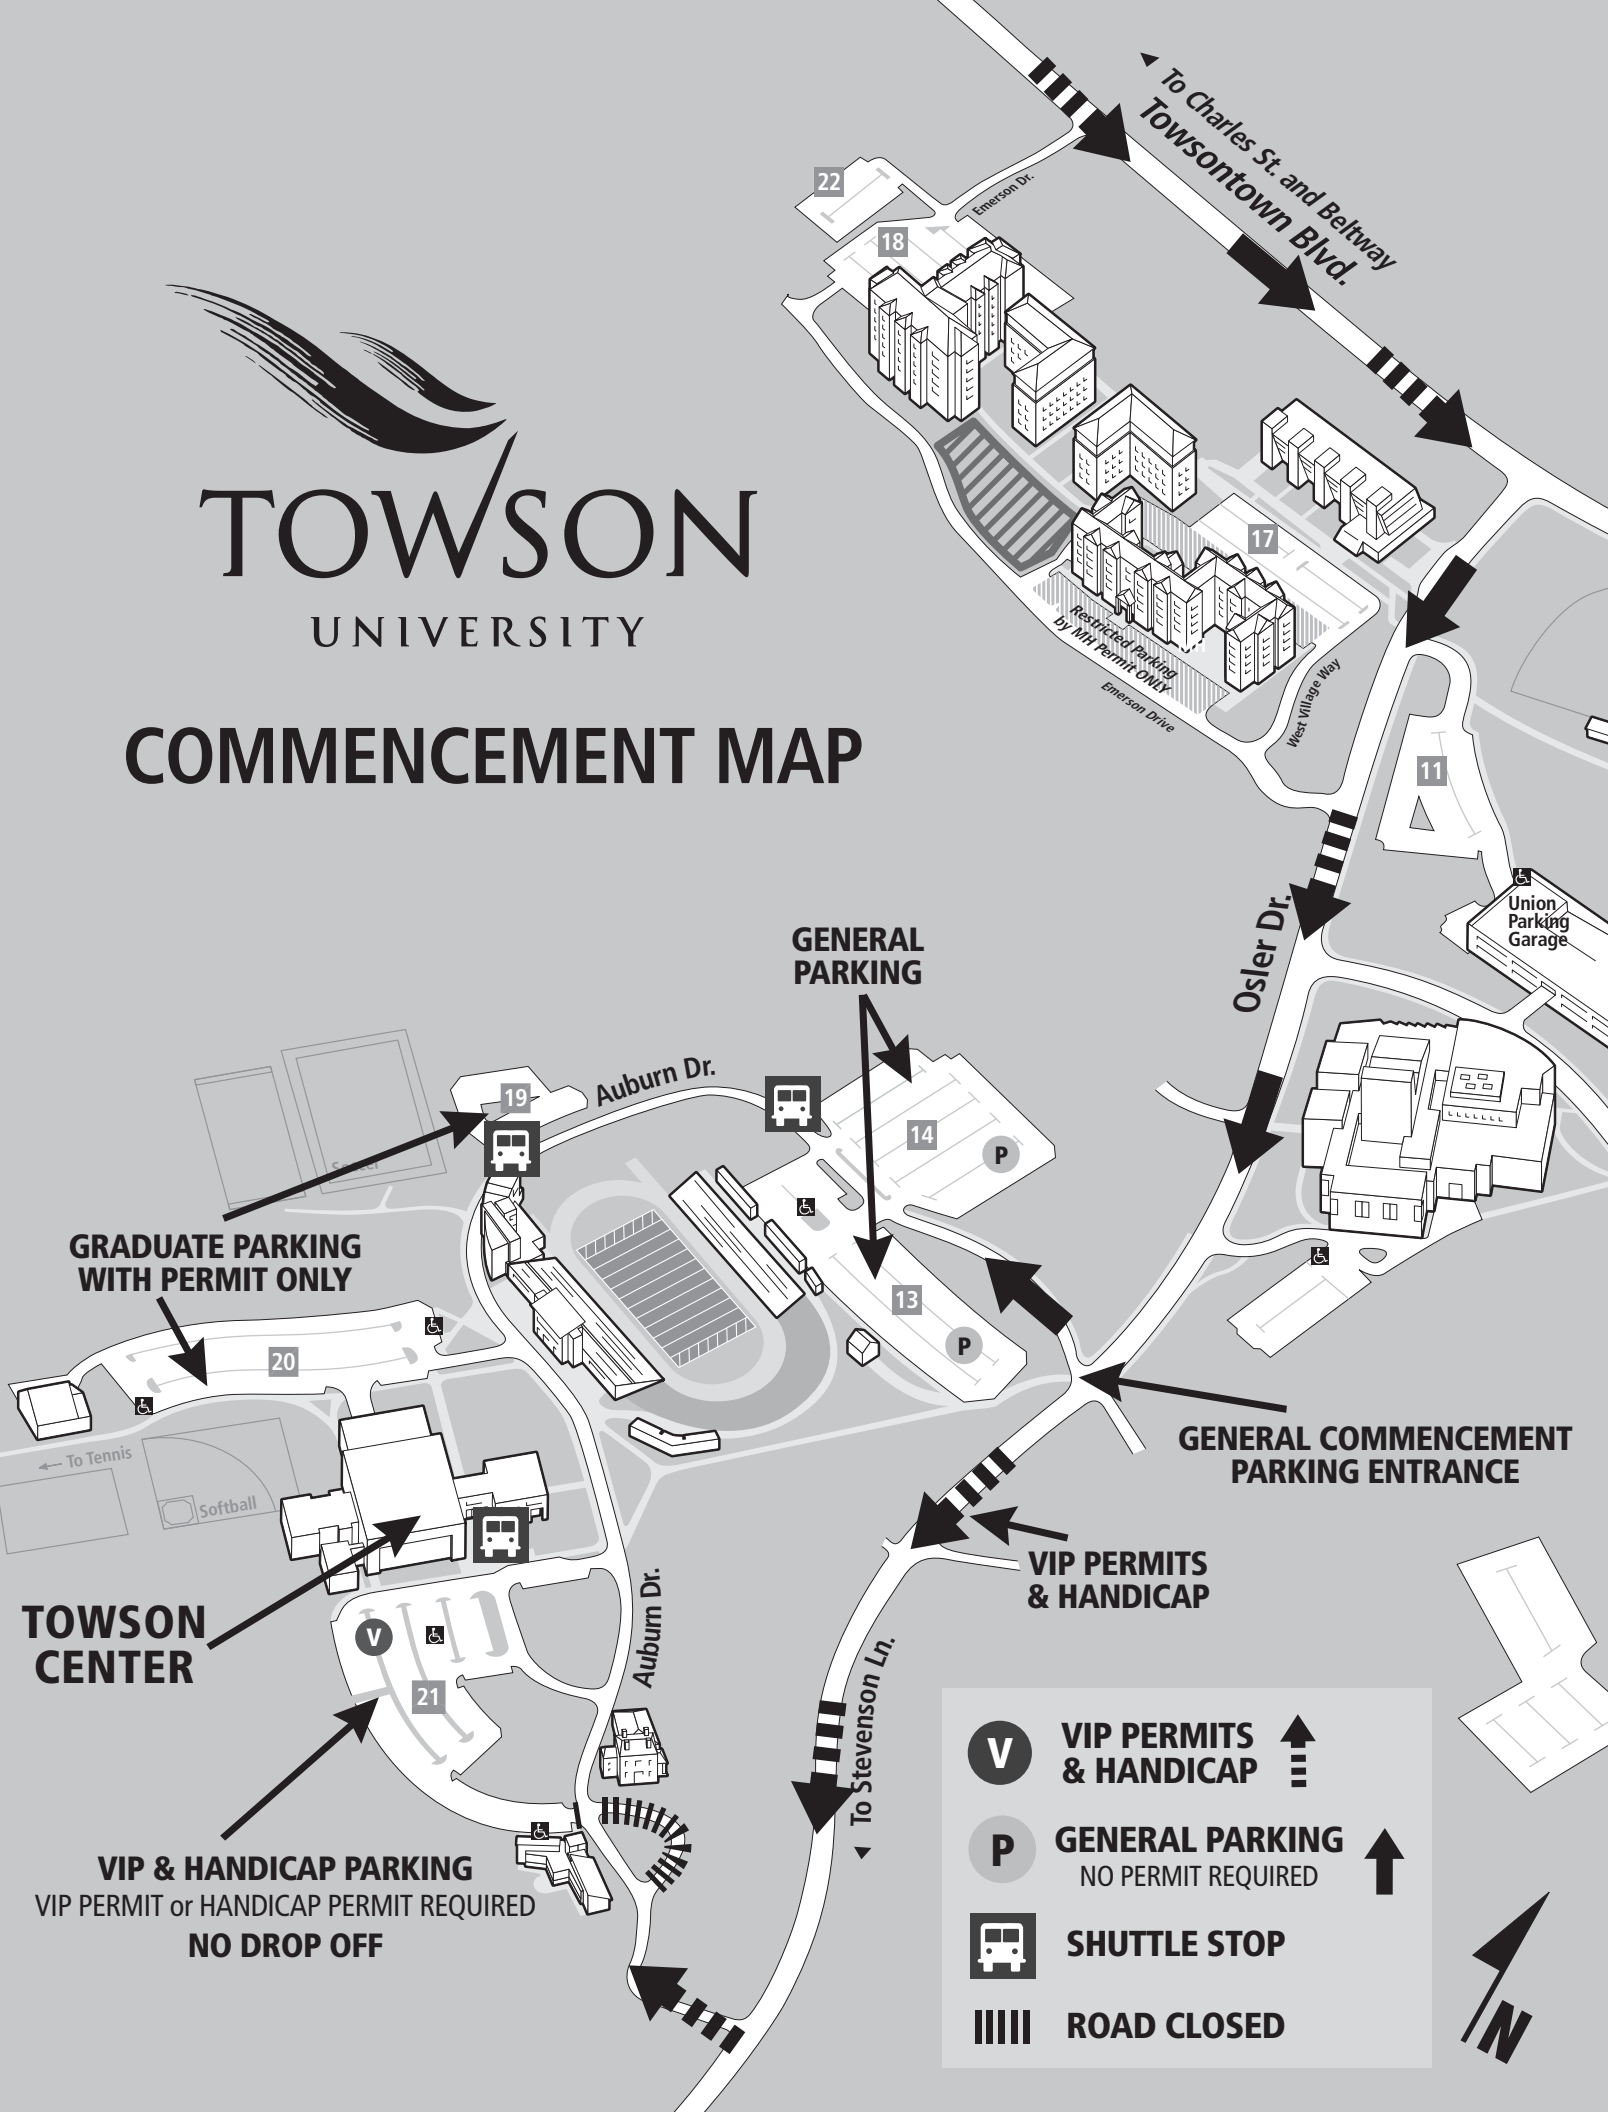

COMMENCEMENT MAP

**GRADUATE PARKING
WITH PERMIT ONLY**

**GENERAL
PARKING**

**GENERAL COMMENCEMENT
PARKING ENTRANCE**

**TOWSON
CENTER**

**VIP PERMITS
& HANDICAP**

VIP & HANDICAP PARKING
VIP PERMIT or HANDICAP PERMIT REQUIRED
NO DROP OFF

- V** VIP PERMITS & HANDICAP
- P** GENERAL PARKING NO PERMIT REQUIRED
- SHUTTLE STOP
- ROAD CLOSED