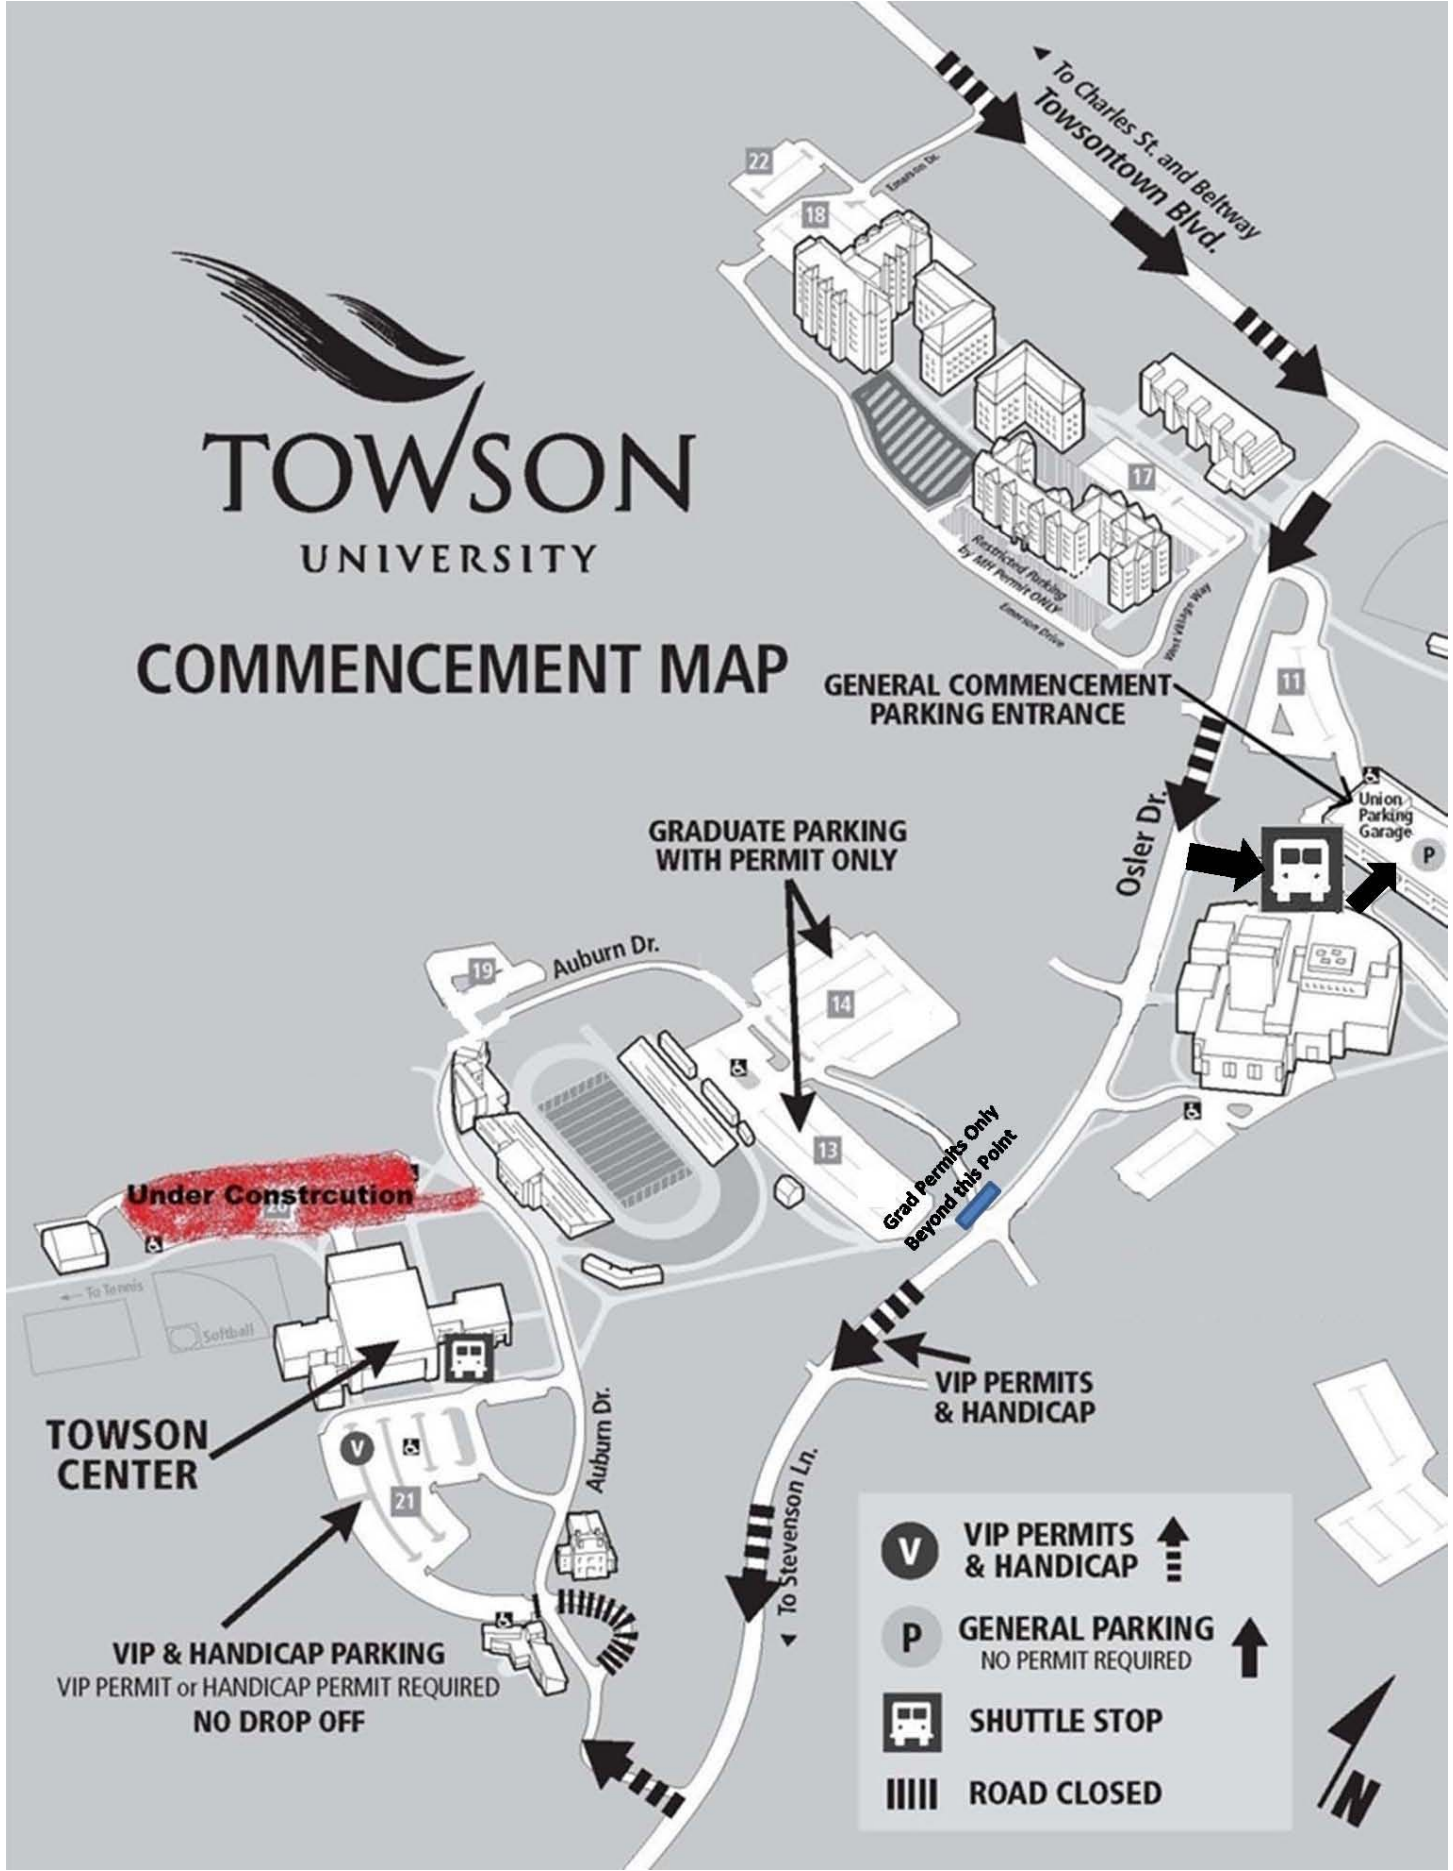

# COMMENCEMENT MAP

GENERAL COMMENCEMENT  
PARKING ENTRANCE

GRADUATE PARKING  
WITH PERMIT ONLY

Under Construction

TOWSON  
CENTER

VIP & HANDICAP PARKING  
VIP PERMIT or HANDICAP PERMIT REQUIRED  
NO DROP OFF

Grad Permits Only  
Beyond this Point

VIP PERMITS  
& HANDICAP

- VIP PERMITS & HANDICAP
- GENERAL PARKING  
NO PERMIT REQUIRED
- SHUTTLE STOP
- ROAD CLOSED